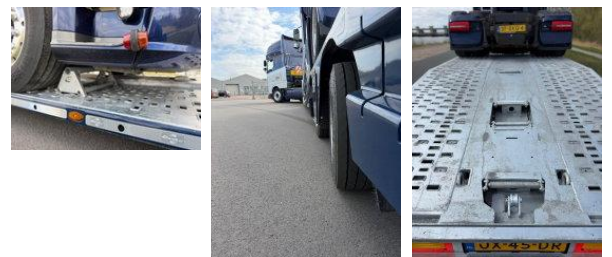

Eroglu ERTTR TC-02-N 2axle truck machinery transporter

Algemene kenmerken

Merk	Eroglu
Subcategorie	Autotransporter
Kentekenplaat	OX-45-DR
Bouwjaar	2026
Datum eerste registratie	27-03-2026
Algemene staat	Erg goed

Eigenschappen

Ledig gewicht	8.600kg
Laadvermogen	18.400kg
GVW	27.000kg
Lengte	1.351cm
Breedte	255cm

Technische specificaties

Aantal assen	2
--------------	---

Omschrijving

For sale Brand new Eroglu truck/machine transporter in follow specification: SAF axle Complete galvanized 8T winch in neck 2nd steering axle Alu wheels NATO connection with own pump 105cm king pin high, useble behind low deck, and standard high truck... Directly available and ready to use! 3 pieces in stock with NL registration, also in yellow and black... ART Trading B.V. Gildeweg 22 3771NB Barneveld The Netherlands